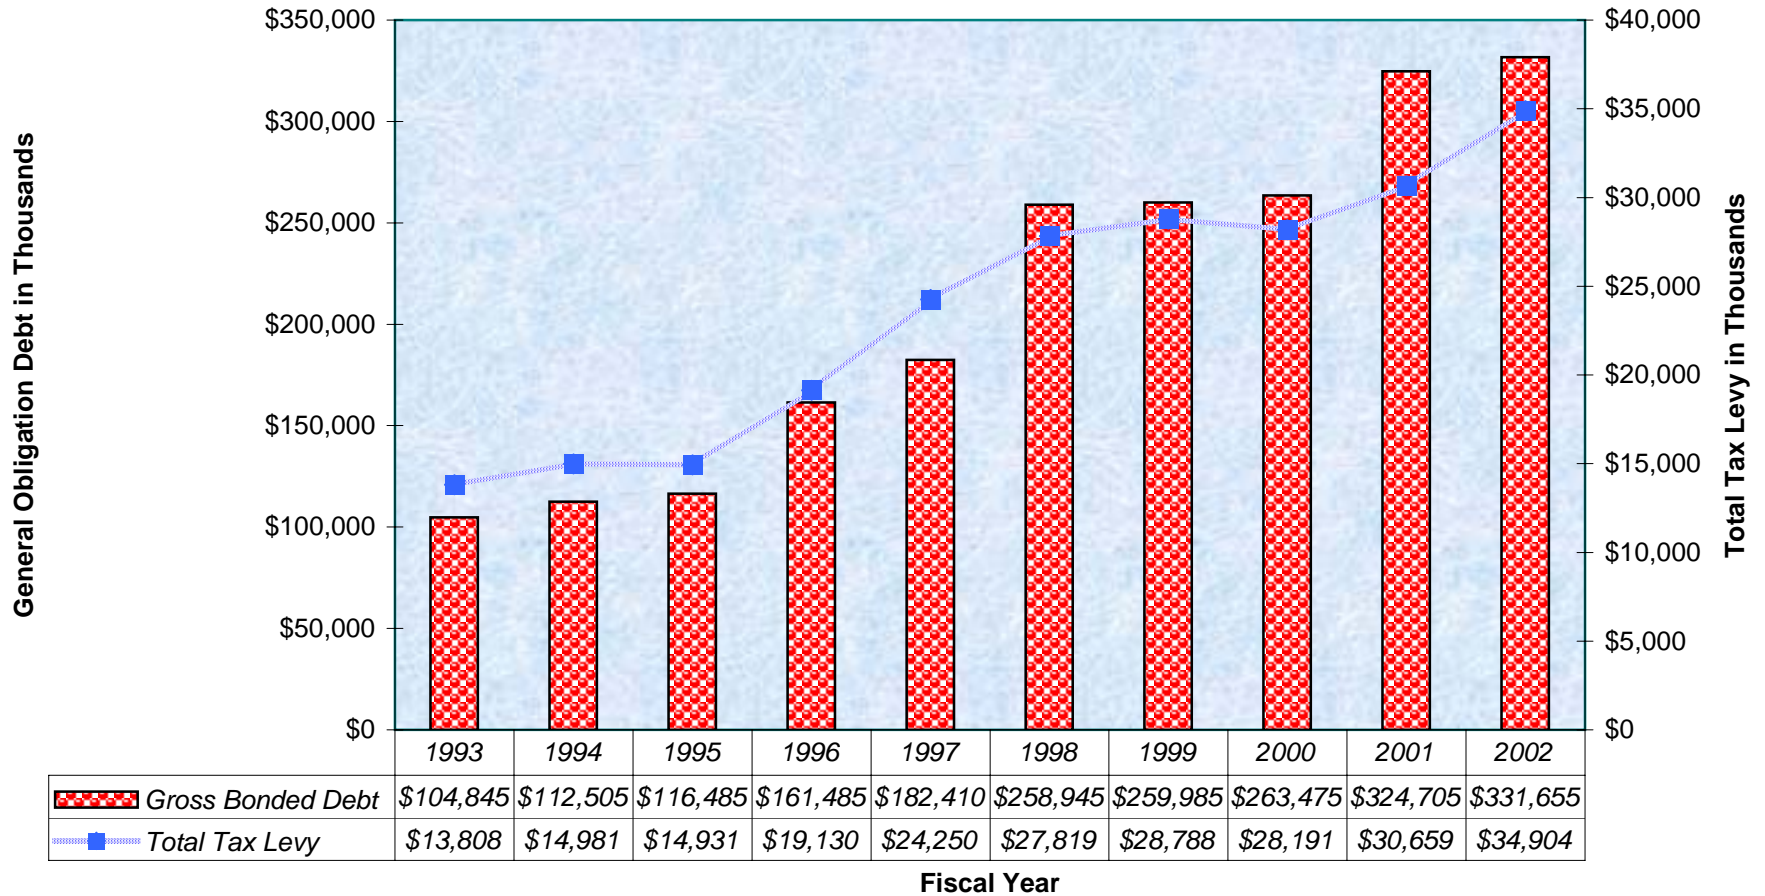

**Port of Houston Authority of Harris County
General Obligation Debt
Years 1993 to 2002**

Gross Bonded Debt
 Total Tax Levy